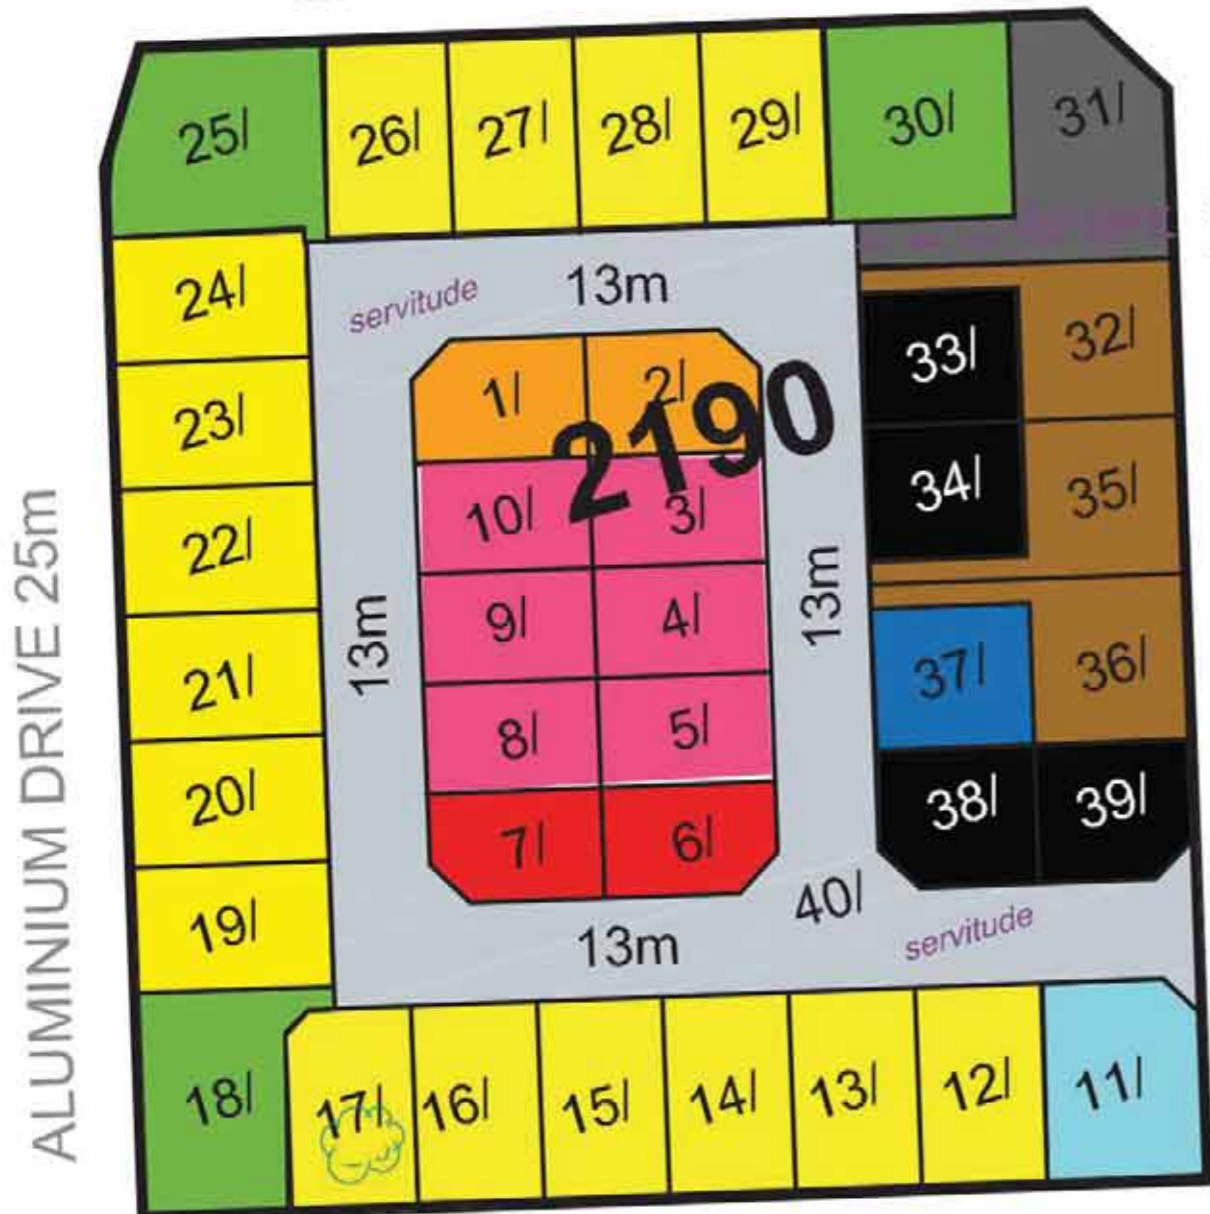

PORCELAIN ROAD 25m

ERF 2191 (PARK)

ANTIMONY ROAD 13m

ERF 2191 (PARK)

CALSIUM ROAD 16m

ANTIMONY ROAD 16m