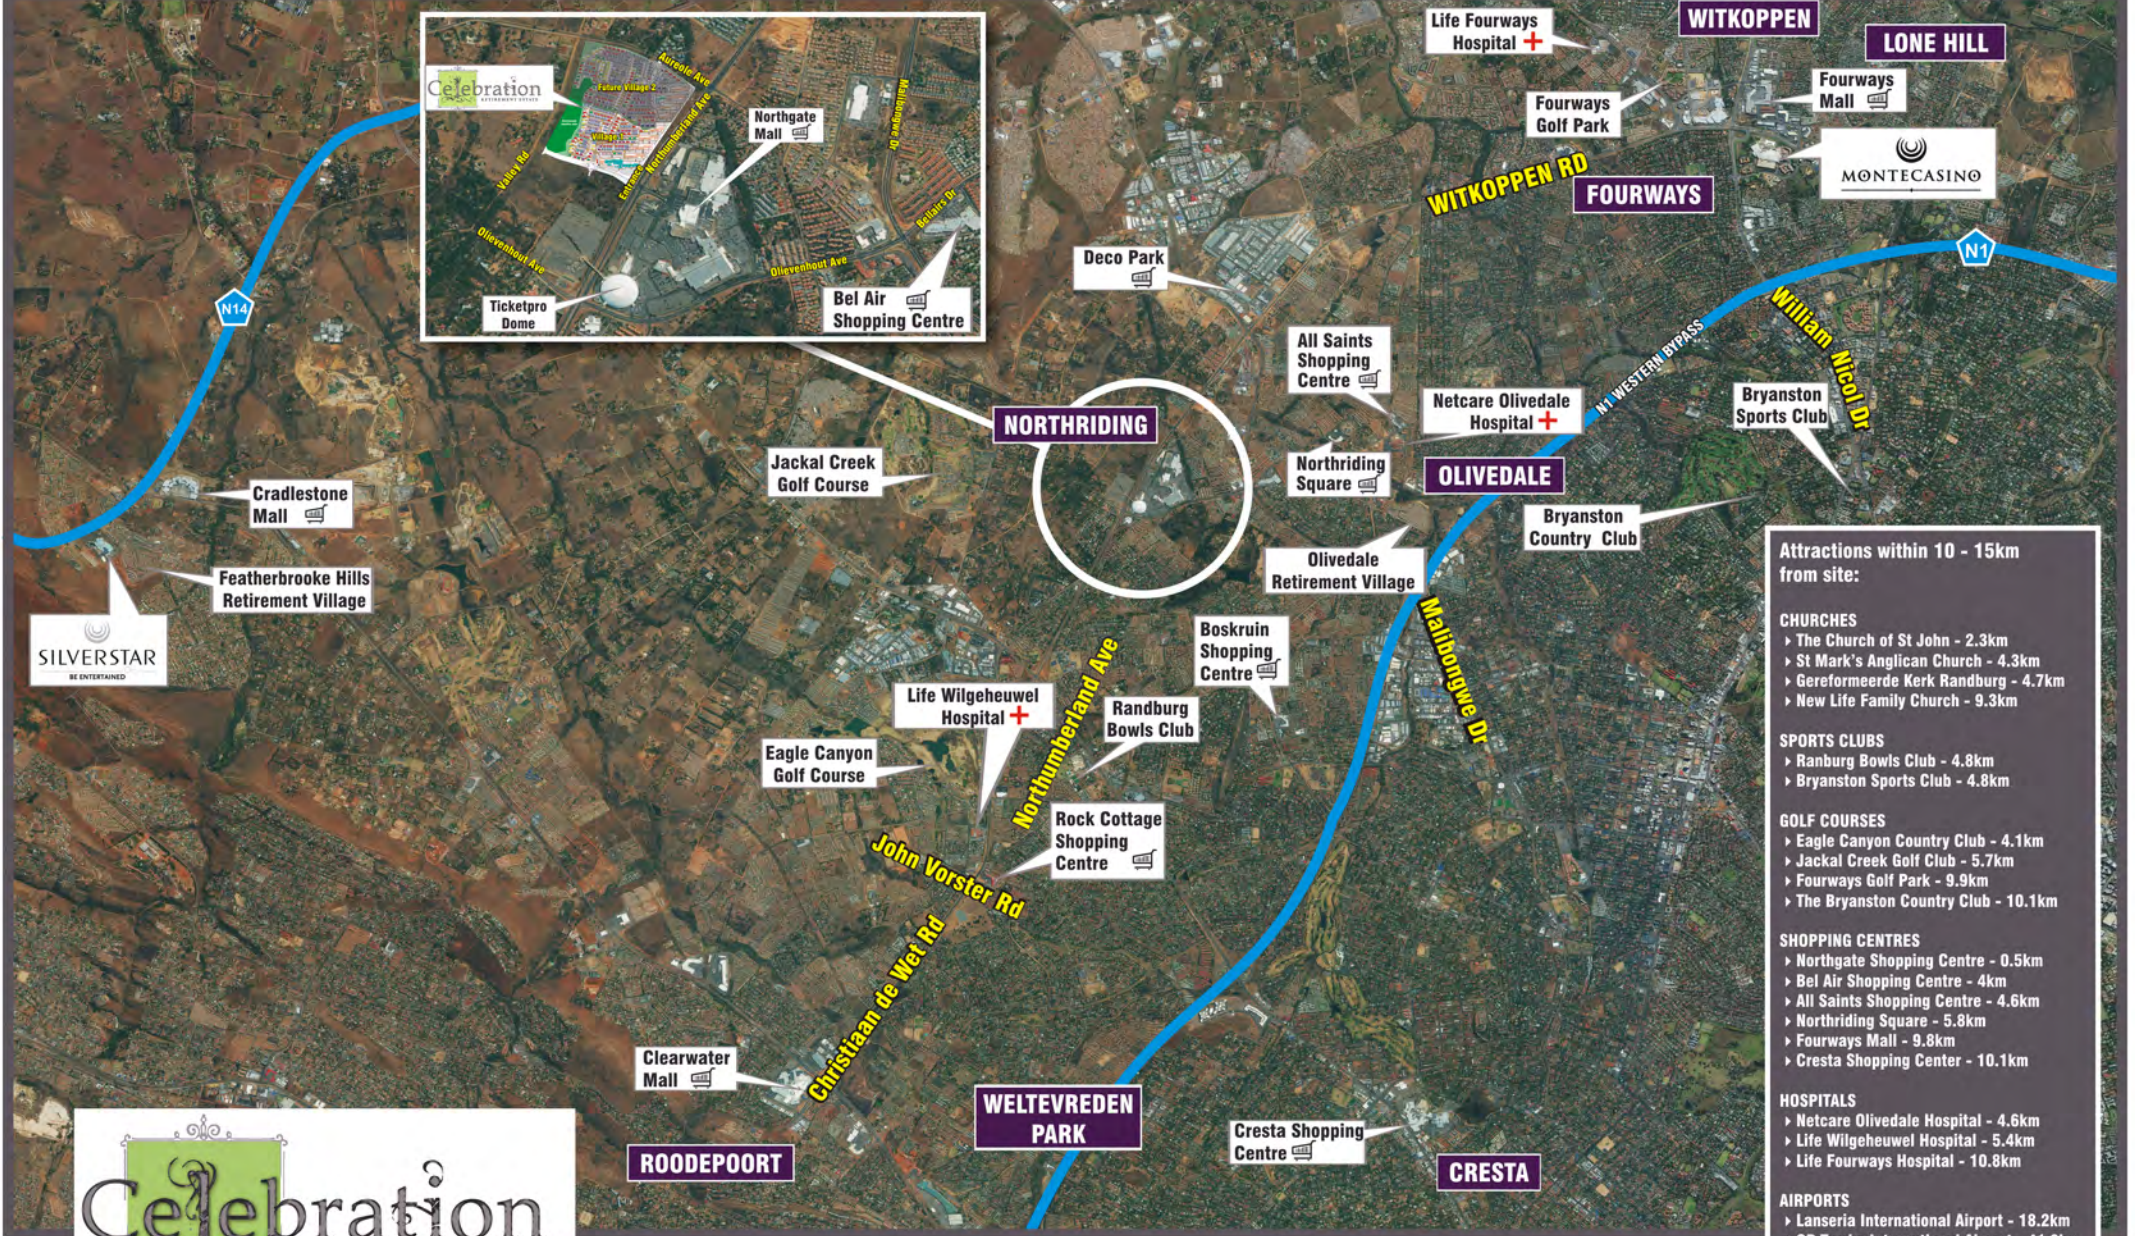

Perfect Locality

- Attractions within 10 - 15km from site:**
- CHURCHES**
 - › The Church of St John - 2.3km
 - › St Mark's Anglican Church - 4.3km
 - › Gereformeerde Kerk Randburg - 4.7km
 - › New Life Family Church - 9.3km
 - SPORTS CLUBS**
 - › Ranburg Bowls Club - 4.8km
 - › Bryanston Sports Club - 4.8km
 - GOLF COURSES**
 - › Eagle Canyon Country Club - 4.1km
 - › Jackal Creek Golf Club - 5.7km
 - › Fourways Golf Park - 9.9km
 - › The Bryanston Country Club - 10.1km
 - SHOPPING CENTRES**
 - › Northgate Shopping Centre - 0.5km
 - › Bel Air Shopping Centre - 4km
 - › All Saints Shopping Centre - 4.6km
 - › Northriding Square - 5.8km
 - › Fourways Mall - 9.8km
 - › Cresta Shopping Center - 10.1km
 - HOSPITALS**
 - › Netcare Olivedale Hospital - 4.6km
 - › Life Wilgeheuwel Hospital - 5.4km
 - › Life Fourways Hospital - 10.8km
 - AIRPORTS**
 - › Lanseria International Airport - 18.2km
 - › OR Tambo International Airport - 41.8km
 - CASINOS**
 - › Montecasino - 11km
 - › Silverstar Casino - 18.2km
 - › Emperors Palace - 43.3km