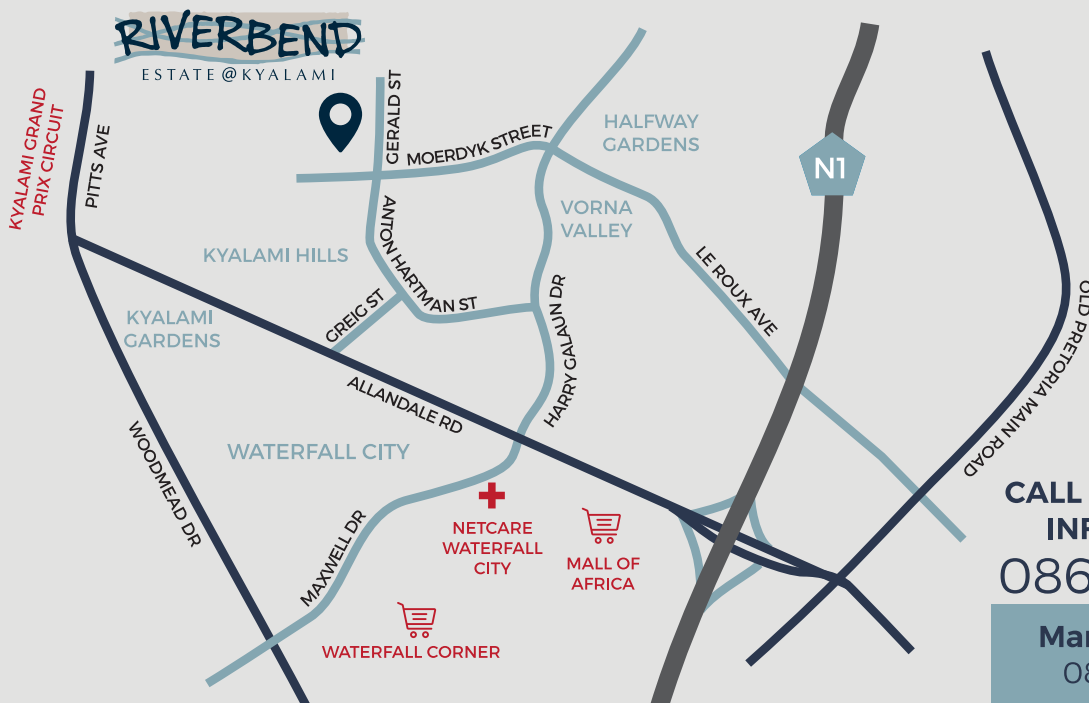

BUY THE LIFESTYLE YOU DESERVE

WHERE CITY LIVING MEETS TRANQUILITY

ONLY
3 UNITS
AVAILABLE

RIVERBEND
ESTATE @ KYALAMI

LAST 3 UNITS SELLING NOW

Visit us 7 days a week
09:00 - 18:00

CALL US FOR MORE
INFORMATION
0861 73 84 73

Marius Brandow
083 706 2807
Dumisani Kunene
073 567 8555

4salenow
.co.za

PERFECT LOCALITY

SHOPPING & DINING

MALL OF AFRICA &
WATERFALL CORNER

TRAVELING

GAUTRAIN STATION &
GRAND CENTRAL AIRPORT

HEALTH & FITNESS

NETCARE WATERFALL CITY
& VIRGIN ACTIVE
WATERFALL CORNER

ADRENALIN

KYALAMI GRAND PRIX CIRCUIT

CONVENIENTLY CLOSE TO EVERYTHING YOU NEED!

IMMEDIATE OCCUPATION

LUXURY LIVING

WITH THE CITY ON YOUR DOORSTEP

SAVE UP TO R500 000
BY BUYING FROM
THE DEVELOPER

DOUBLE STOREY HOUSES
FROM R2 295 000

Costs included

THREE STOREY HOUSES
FROM R2 350 000

Costs included

THE LIFESTYLE RIVERBEND OFFERS YOU

24-hour state-of-the-art security and patrolling guards **Uncapped ADSL internet with WiFi** Gas hob