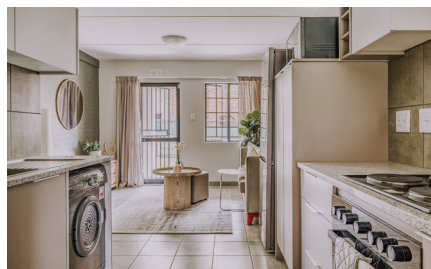

central

Virtual tours:

51 m² | 2 bed | 1 bath: <https://bit.ly/3PIUBDD>

51 m² | 2 bed | 1 bath: <https://bit.ly/3CK6Ouv>

64 m² | 2 bed | 2 bath: <https://bit.ly/3NjKfli>

56 m² | 2 bed | 1 bath: <https://bit.ly/3Xp9qHu>

Video: <https://bit.ly/46agxYy>